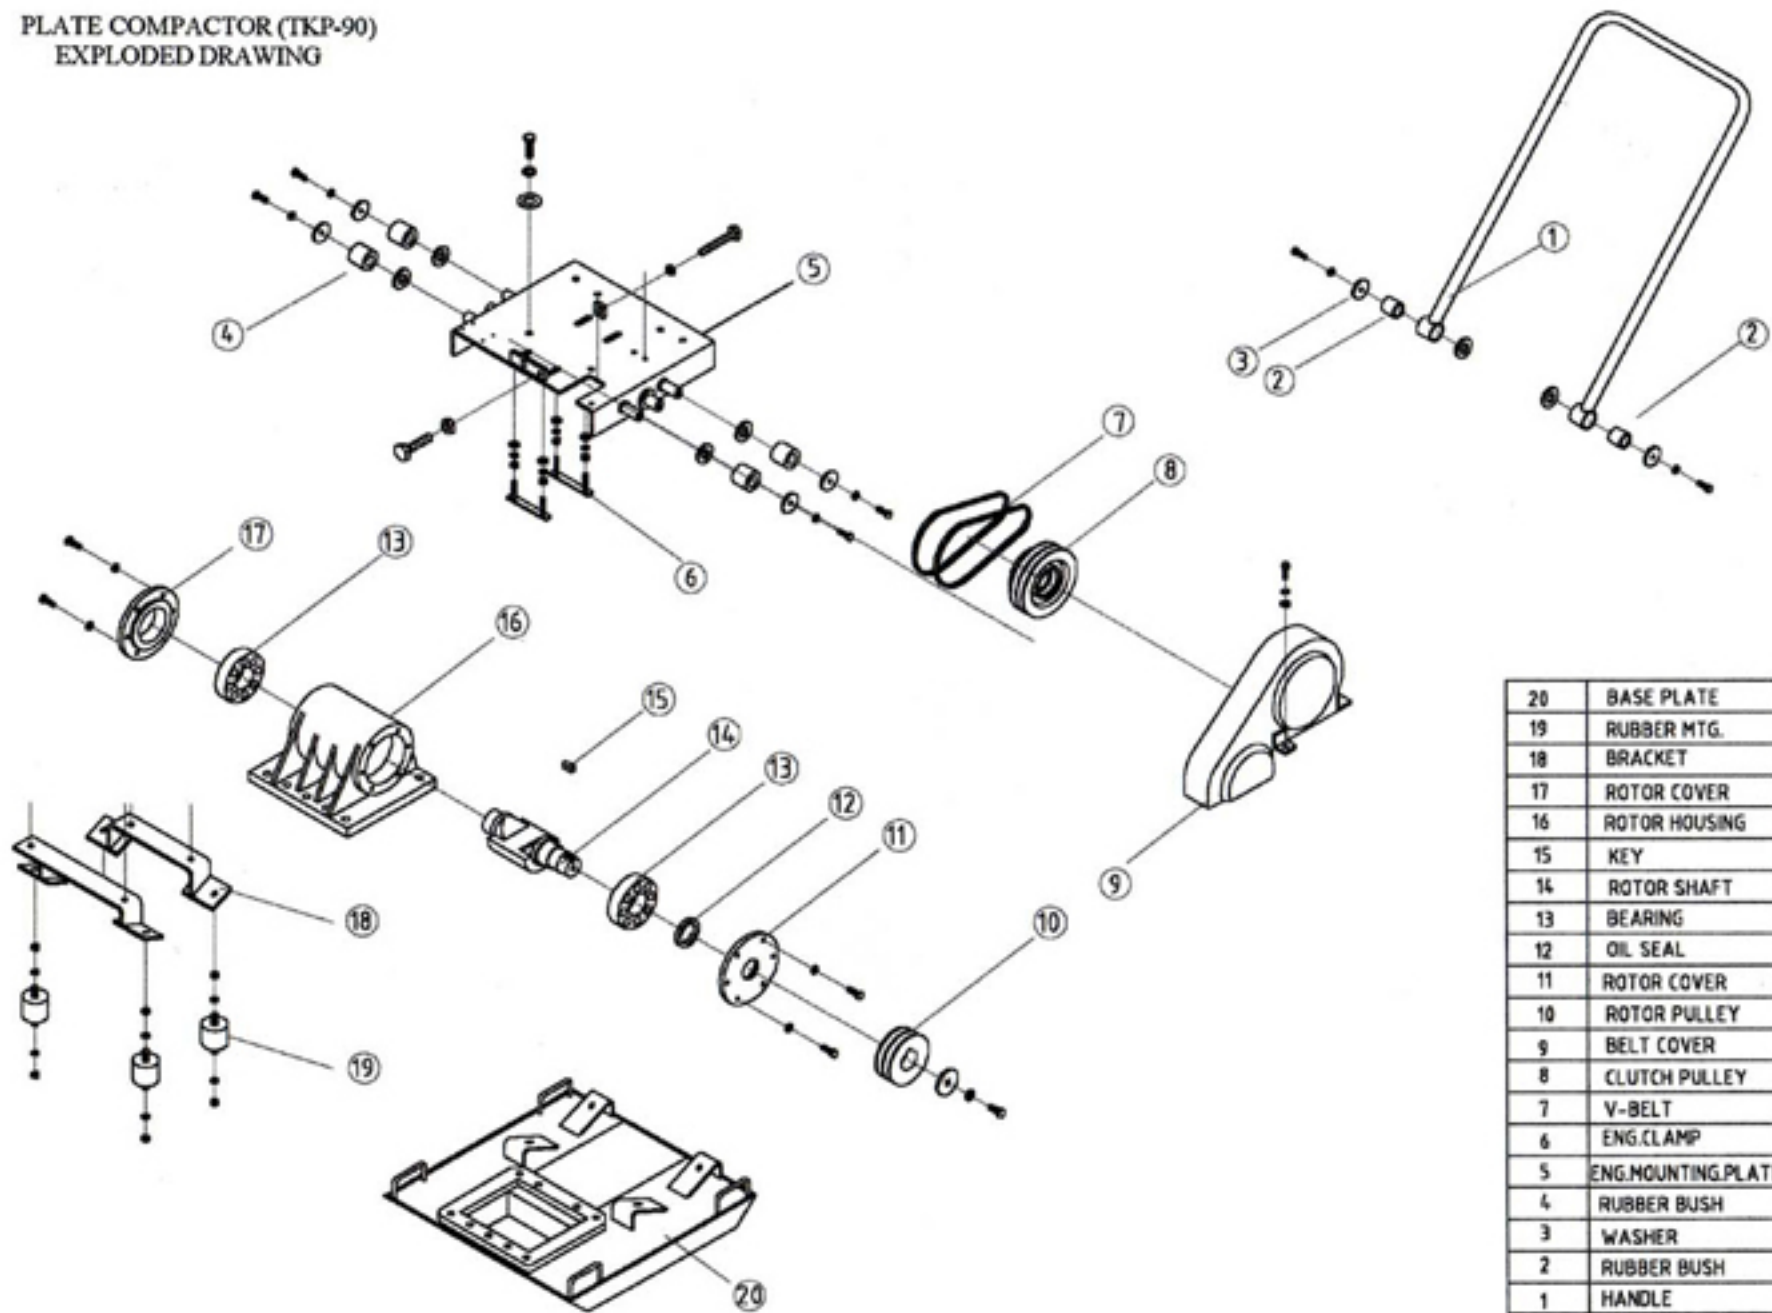

PLATE COMPACTOR (TKP-90)
EXPLODED DRAWING

20	BASE PLATE	
19	RUBBER MTG.	
18	BRACKET	
17	ROTOR COVER	
16	ROTOR HOUSING	
15	KEY	
14	ROTOR SHAFT	
13	BEARING	6309 ZZ C3
12	OIL SEAL	40/55/8
11	ROTOR COVER	
10	ROTOR PULLEY	
9	BELT COVER	
8	CLUTCH PULLEY	
7	V-BELT	A31
6	ENG.CLAMP	
5	ENG.MOUNTING.PLATE	
4	RUBBER BUSH	
3	WASHER	
2	RUBBER BUSH	
1	HANDLE	
REF.NO	DESCRIPTION	SIZE